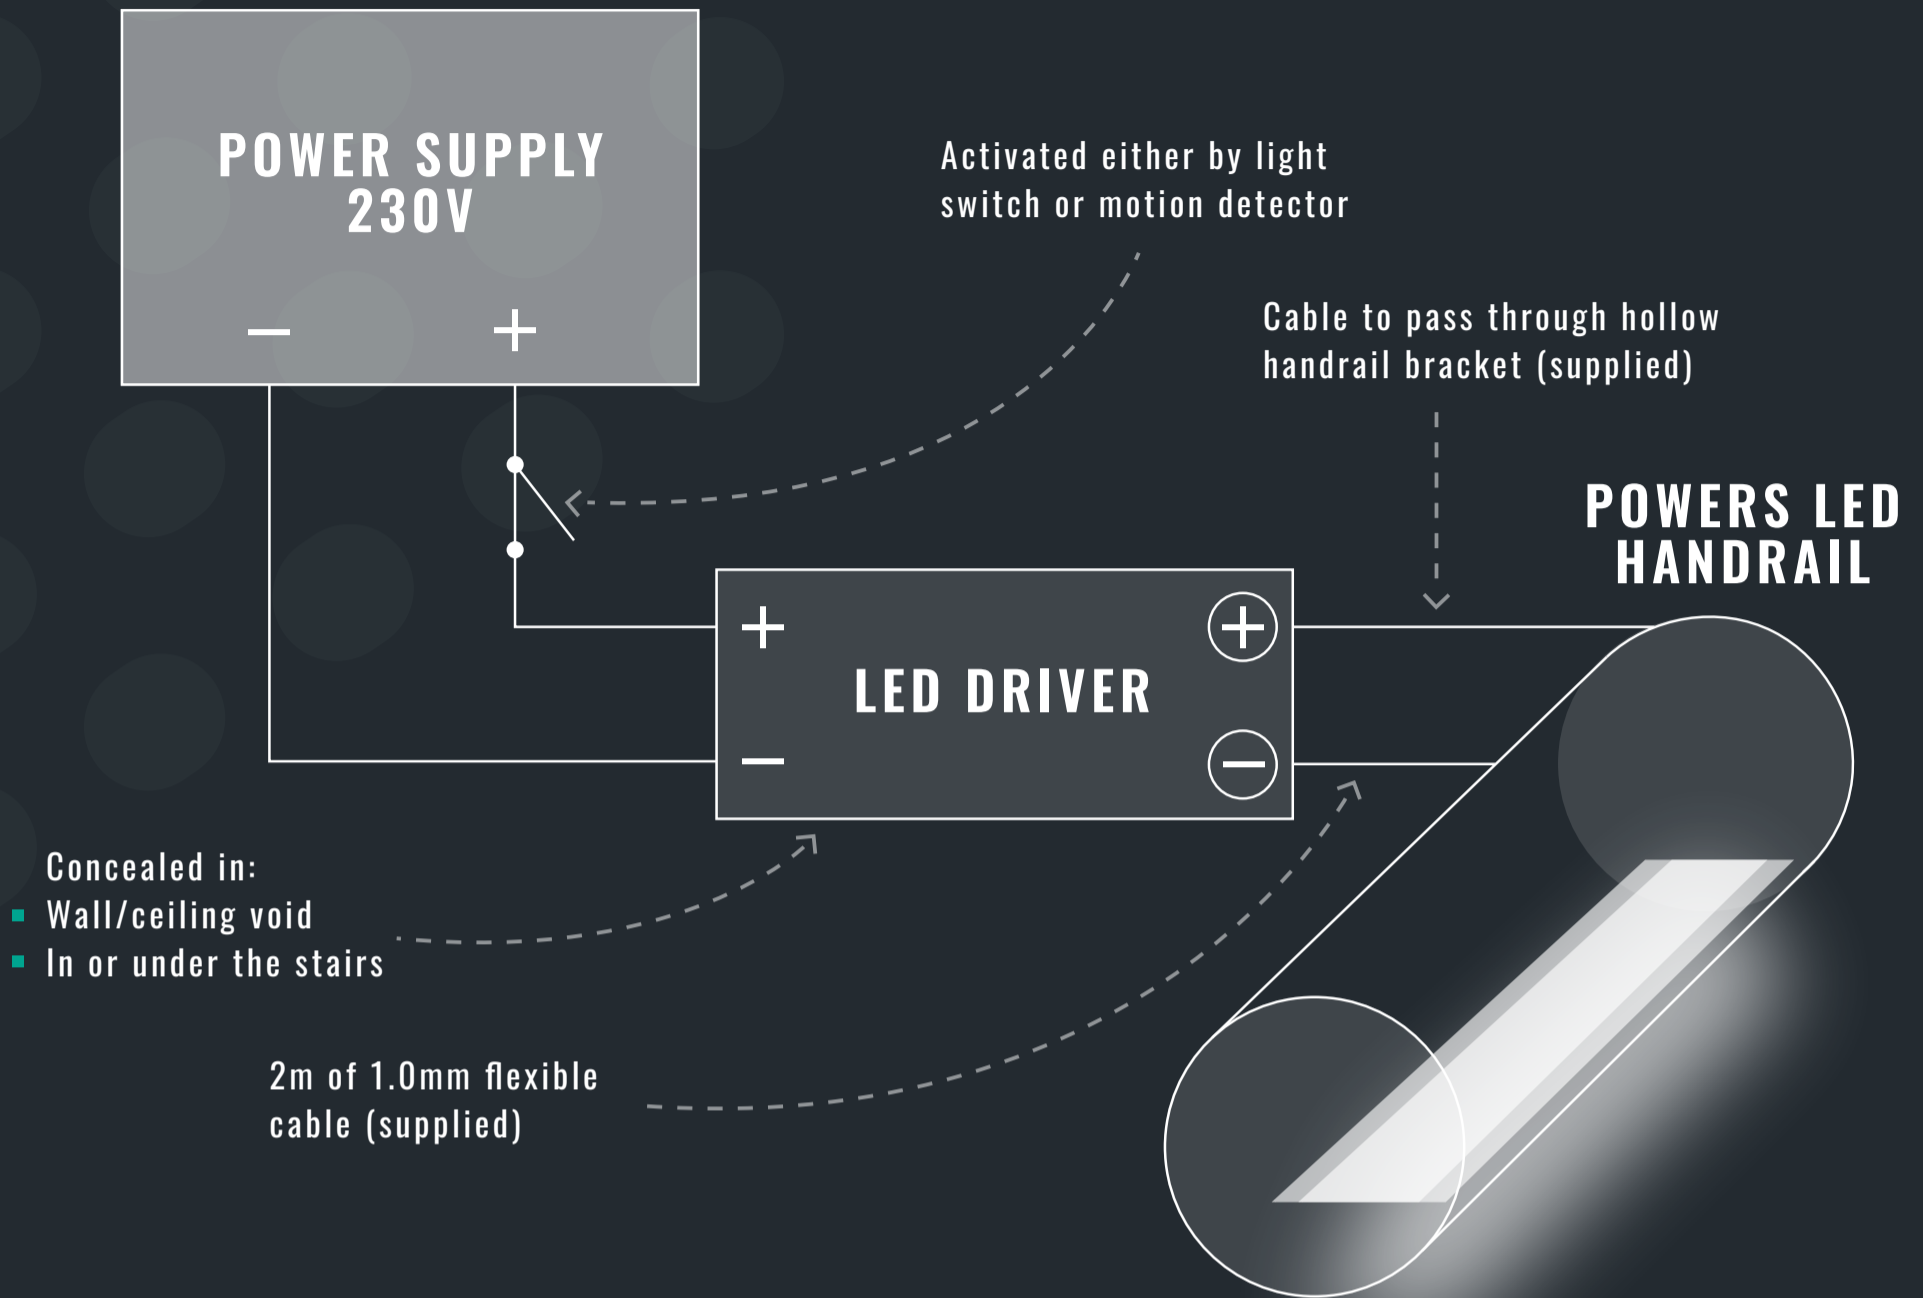

LED HANDRAIL WIRING GUIDE

HANDRAIL INSTALLATION ON STAIRS

WALL MOUNTED BRACKET DIMENSIONS