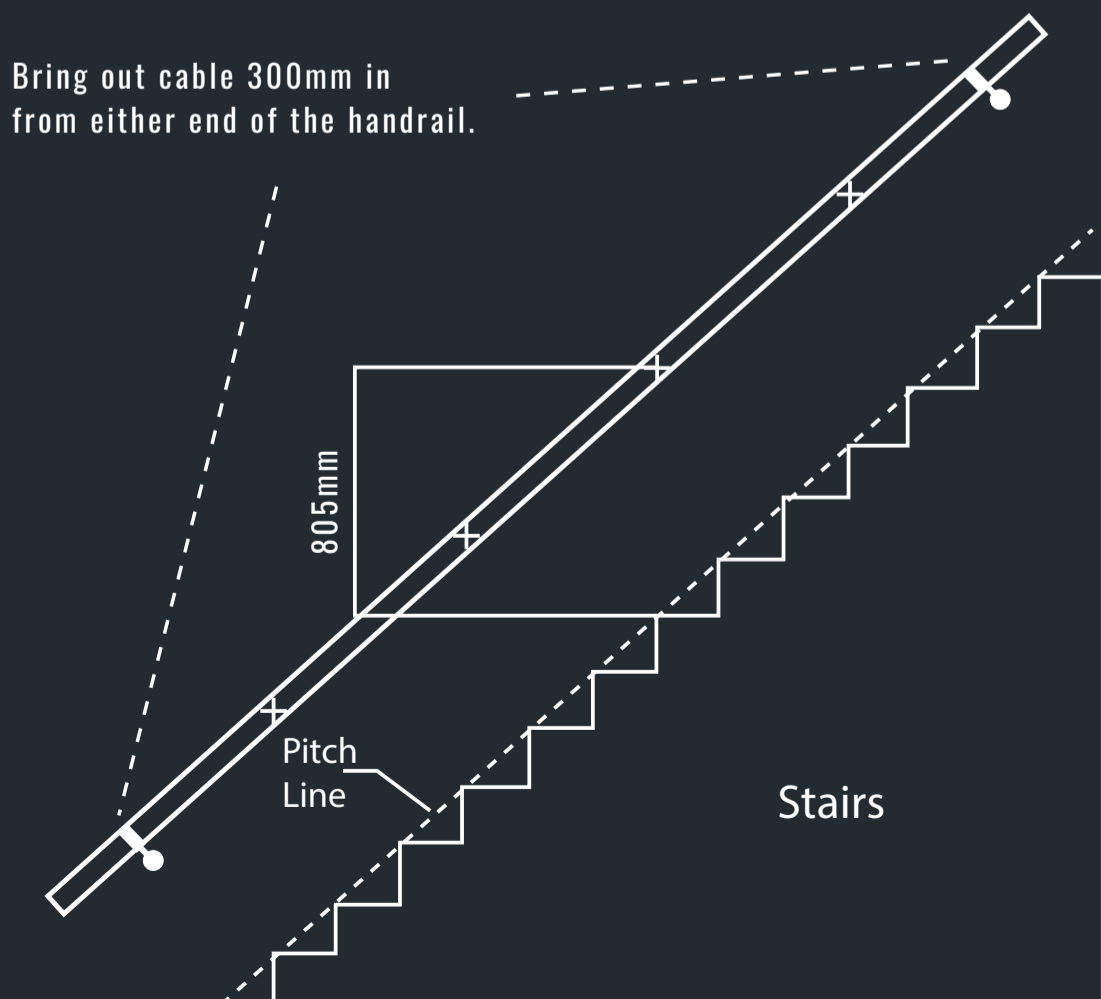

LED HANDRAIL WIRING GUIDE

HANDRAIL INSTALLATION ON STAIRS

WALL MOUNTED BRACKET DIMENSIONS