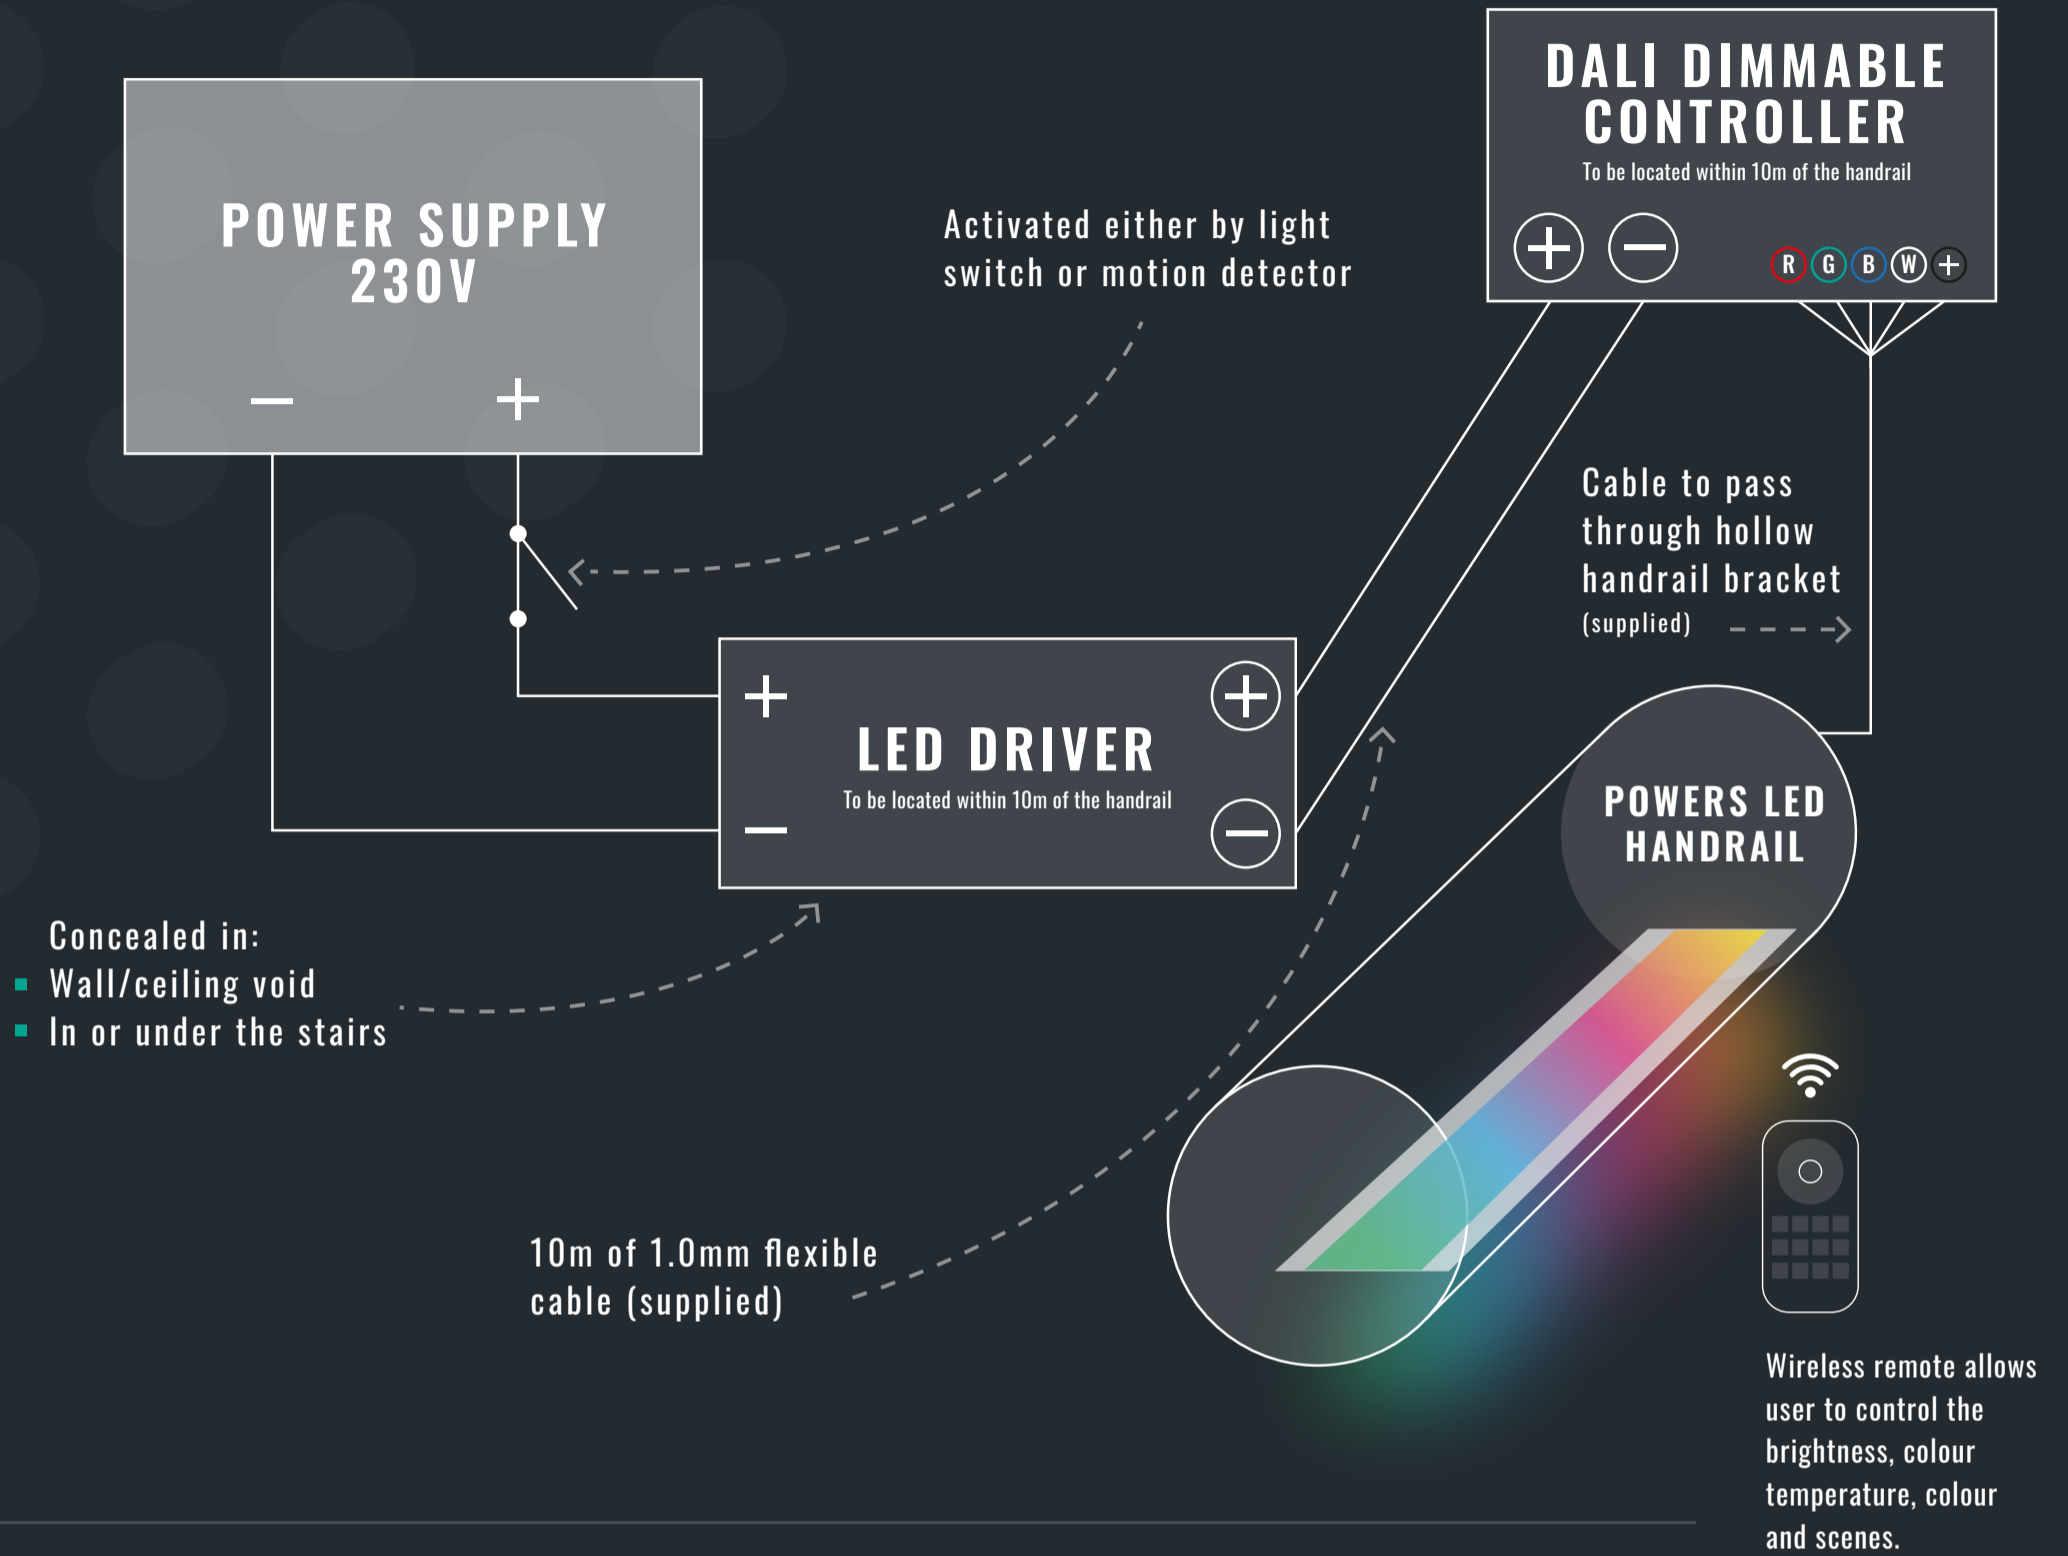

LED HANDRAIL WIRING GUIDE

RGBW

HANDRAIL INSTALLATION ON STAIRS