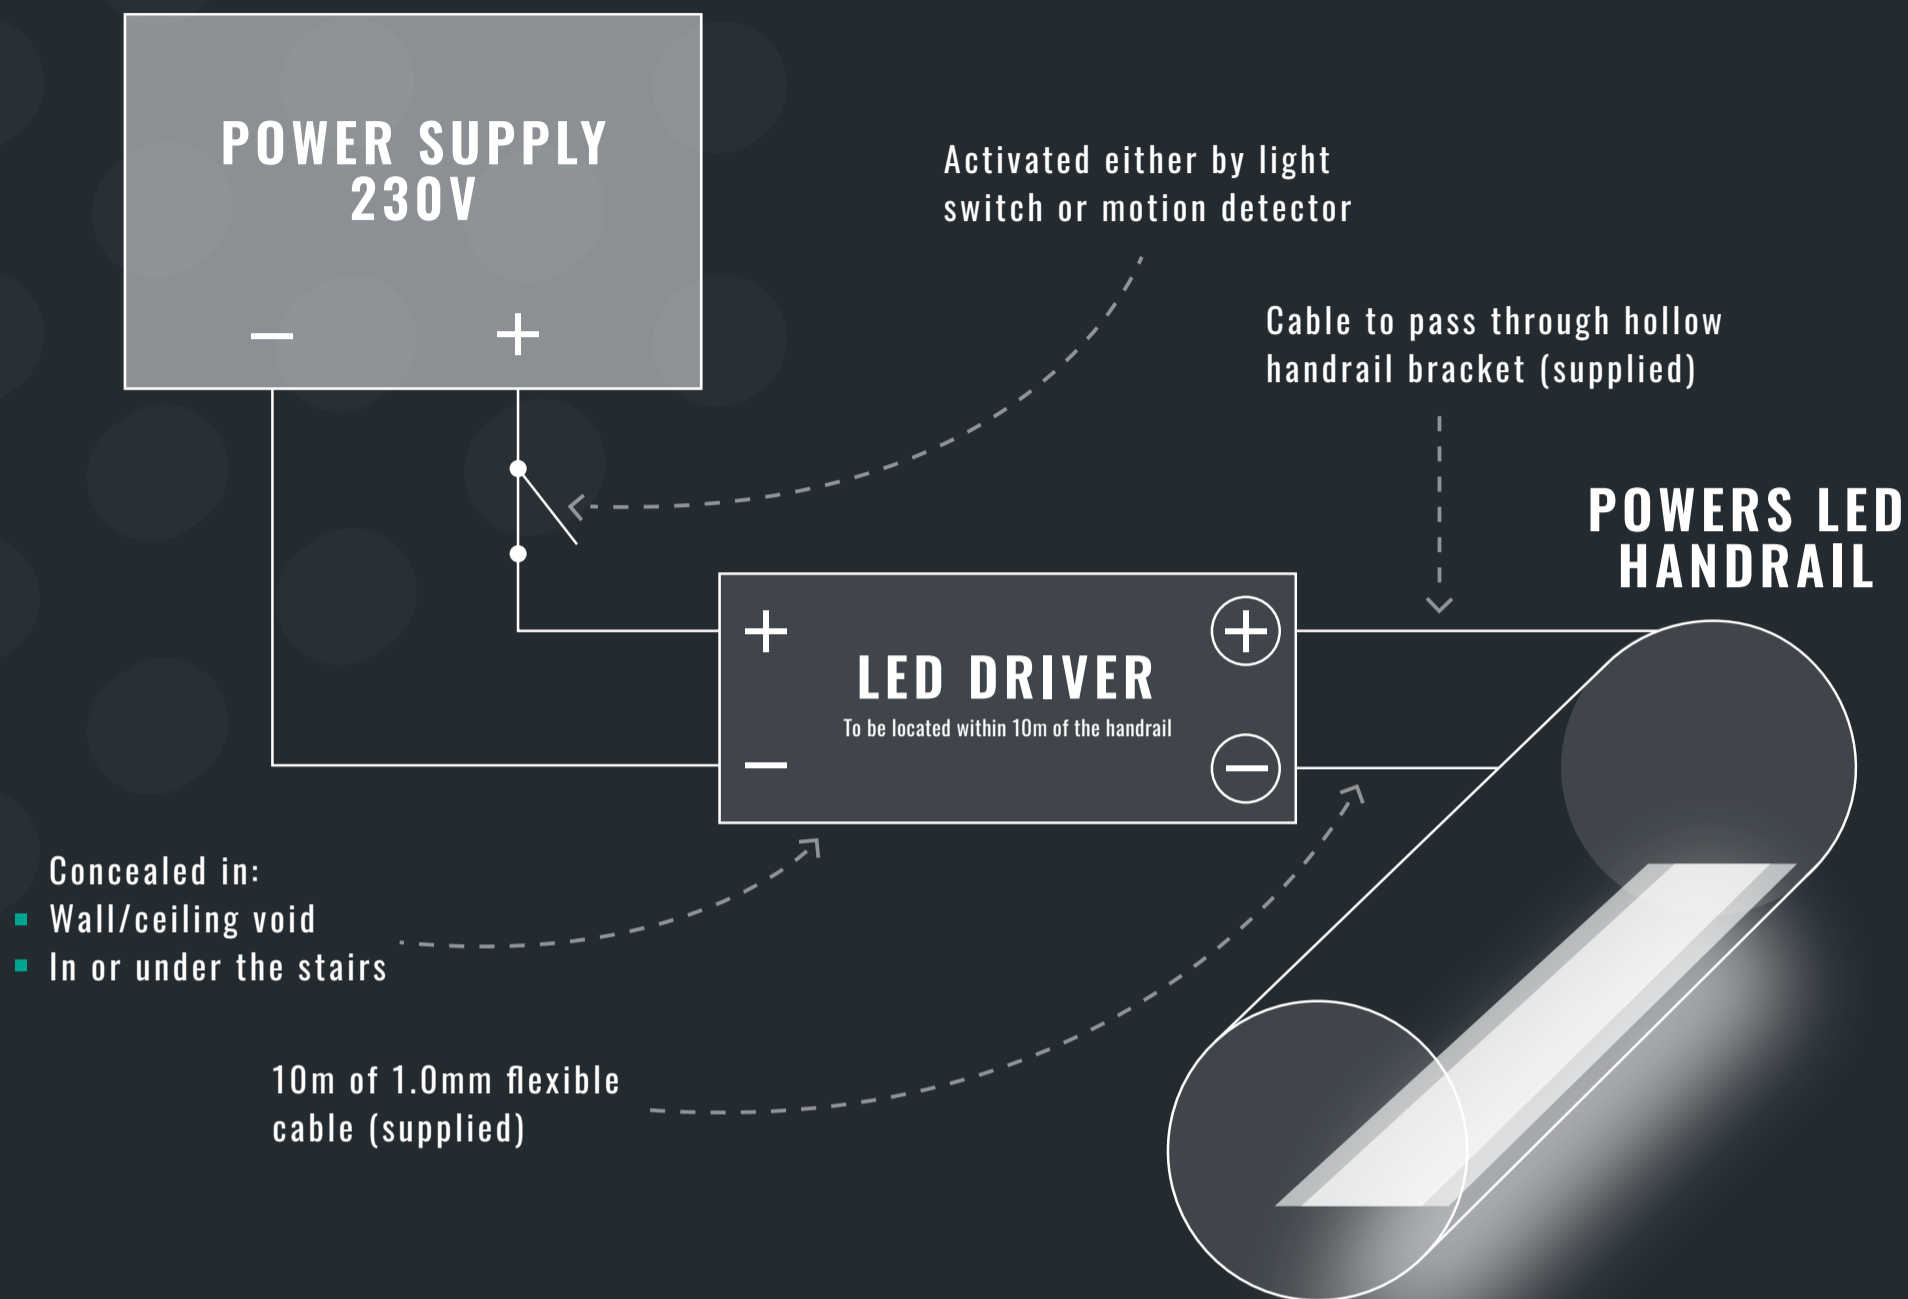

LED HANDRAIL WIRING GUIDE

HANDRAIL INSTALLATION ON STAIRS

WALL MOUNTED BRACKET DIMENSIONS