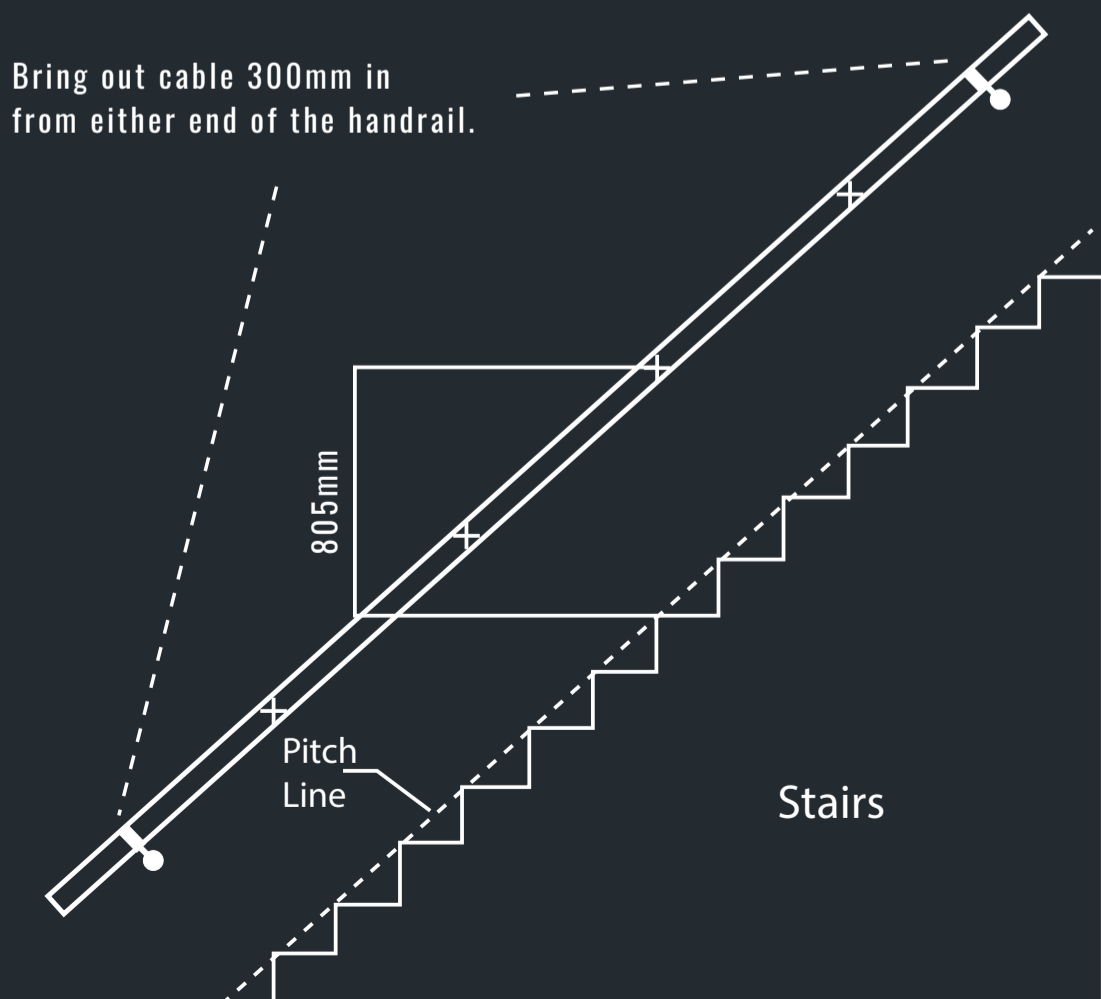

LED HANDRAIL WIRING GUIDE

HANDRAIL INSTALLATION ON STAIRS

WALL MOUNTED BRACKET DIMENSIONS